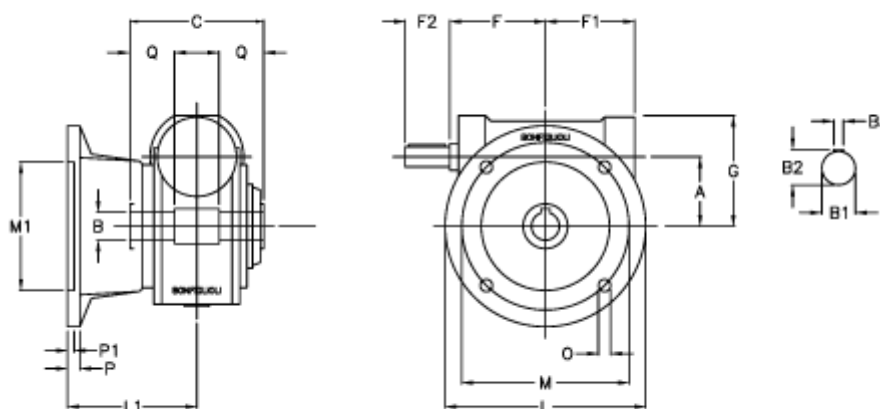

Article number: 3901044014400

Description: Worm gear with solid input shaft
VF 44F-14-HS

Measures

a	= 44.6	F1 = 54	P = 9
B	= 18	F2 = 30	P1 = 7
B1	= 11	g = 71	Q = 24.5
B2	= 12.5	L = 110	
B3	= 4	L1 = 60.5	
C	= 64	m = 87	
Description = VF 44F-xx-HS		M1 = 60	
F	= 54.0	O = 8.5	